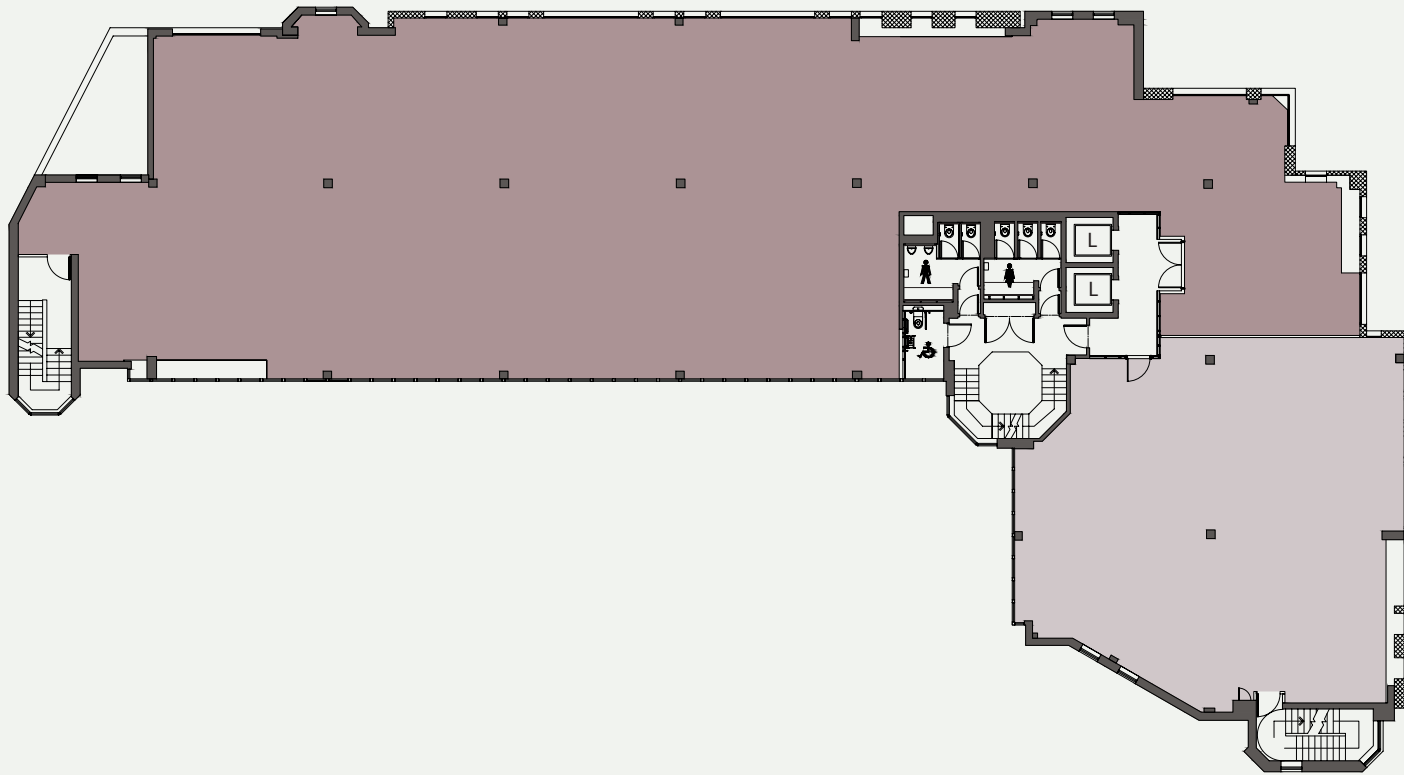

Suite 2

3

Suite 1

Suite 1

- 38 x fixed desks
- 10 x hot desks
- 1 x 10 person board room
- 2 x 6 x meeting rooms
- 1 x 4 person meeting room
- 1 x Kitchen and breakout area
- 2 x Teams / Zoom private rooms
- 1 x Comms room
- 1 x Printing room
- 1 x Entrance waiting area