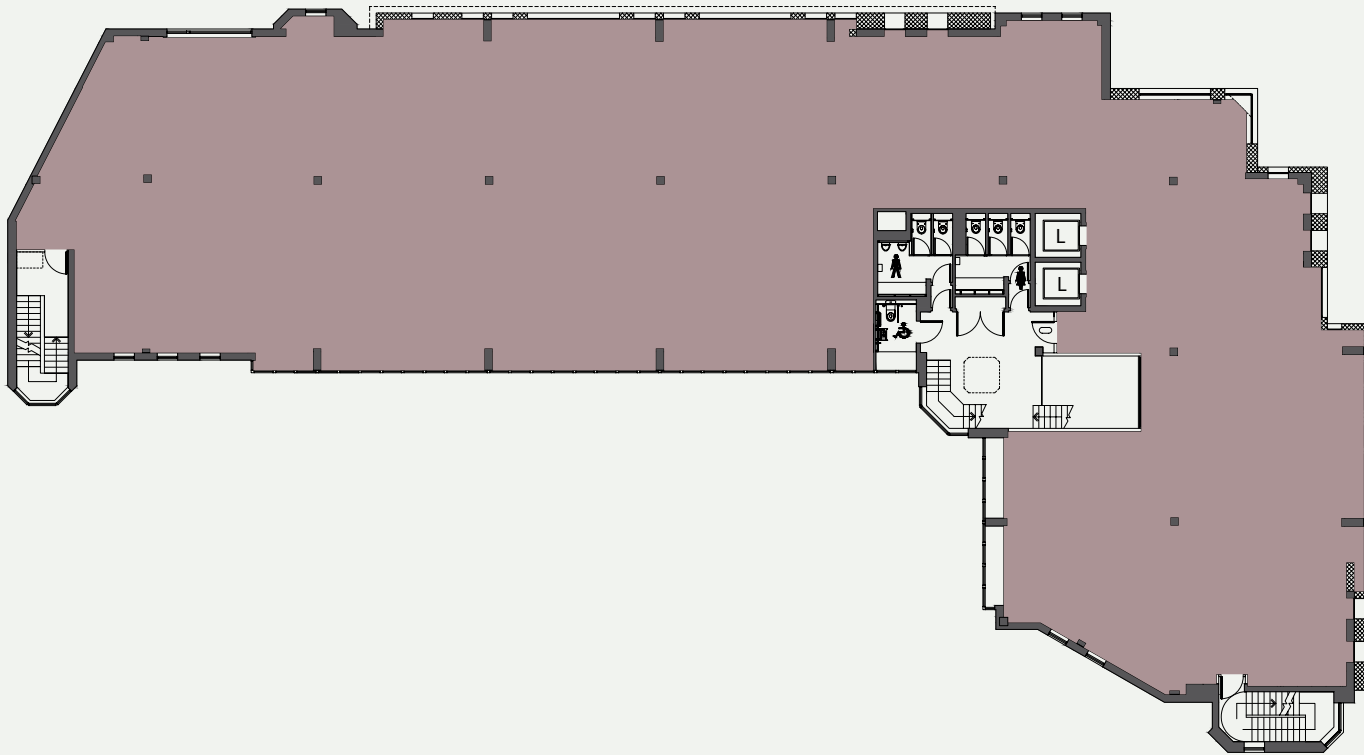

1

KEW ROAD

RICHMOND-UPON-THAMES TW9 9QL