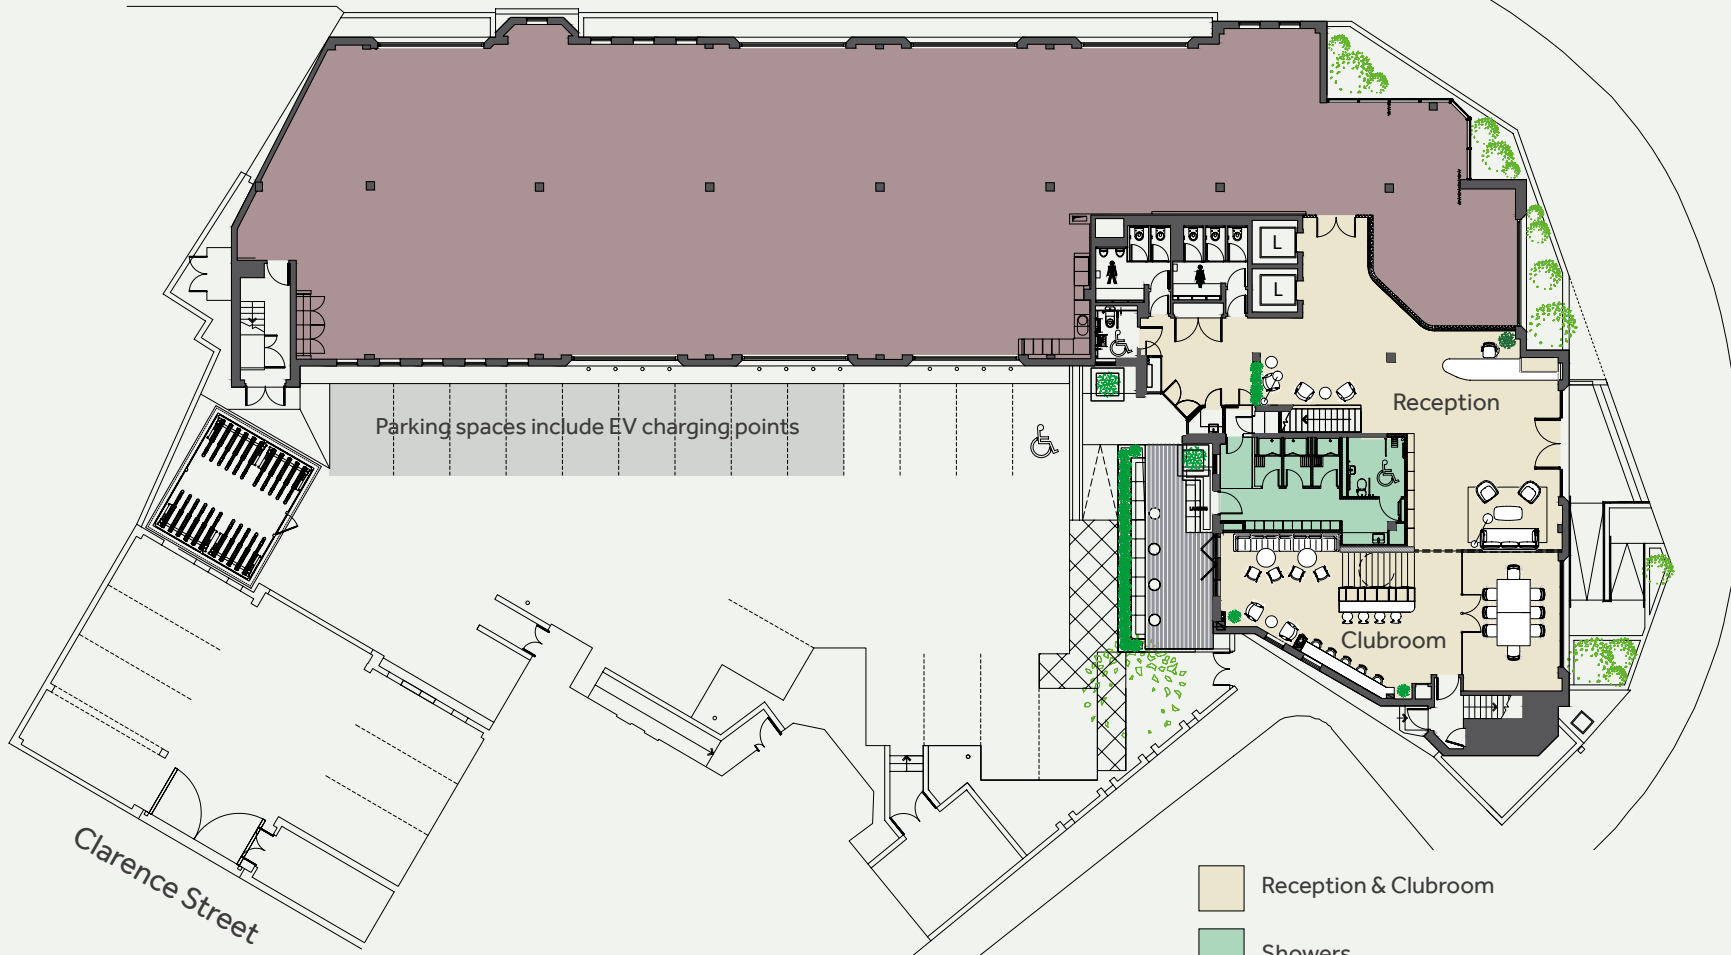

Parking spaces include EV charging points

Reception

Clubroom

- Reception & Clubroom
- Showers
- Office

Clarence Street