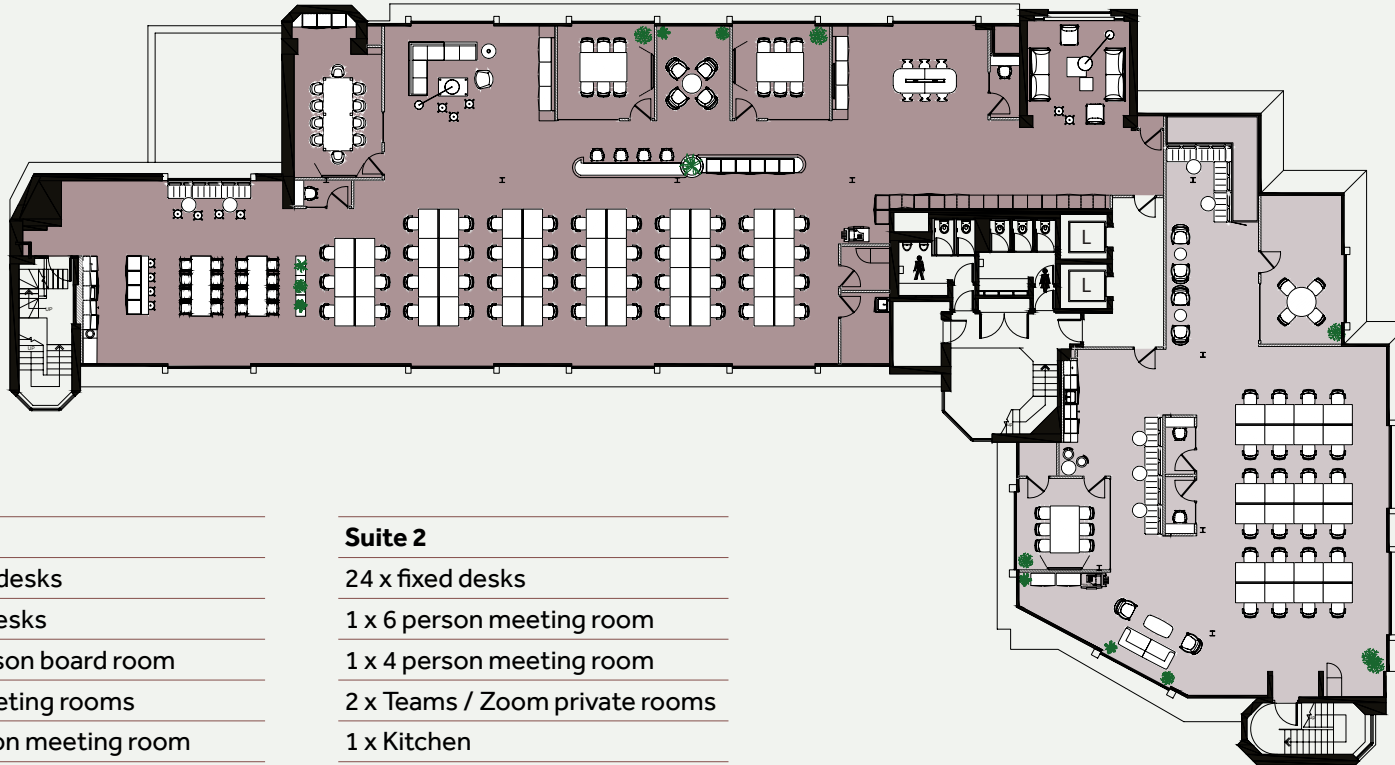

Suite 2

3

Suite 1

Suite 1

- 38 x fixed desks
- 10 x hot desks
- 1 x 10 person board room
- 2 x 6 x meeting rooms
- 1 x 4 person meeting room
- 1 x Kitchen and breakout area
- 2 x Teams / Zoom private rooms
- 1 x Comms room
- 1 x Printing room
- 1 x Entrance waiting area

Suite 2

- 24 x fixed desks
- 1 x 6 person meeting room
- 1 x 4 person meeting room
- 2 x Teams / Zoom private rooms
- 1 x Kitchen
- Breakout areas
- 1 x Entrance waiting area

Suite 2

KEW ROAD

RICHMOND-UPON-THAMES TW9 9QL